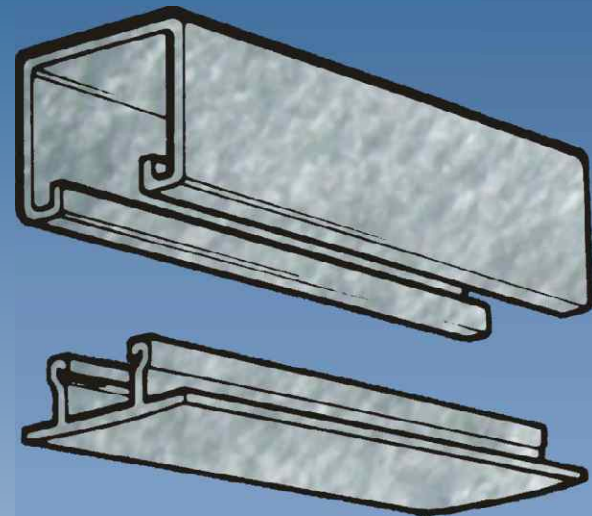

WIRING DUCT

Lay-in Wiring Reticulation

- No Pulling of Cables
- Easily Workable
- Suitable for all Reticulation Including Lighting
- Can be Customised for Special Projects
- Doesn't Collect Dust

Powder Coated on request.

Snap-in Covers
Galvanised PG,
Grey or White PVC

NEW! Fold From Flat Accessories - Hand Made On-site!

Splice	End Cap	External Elbow	Internal Elbow	Horizontal Elbow	Tee Radiused	Crossover Radiused	Hanger

**FIRST
TECH**