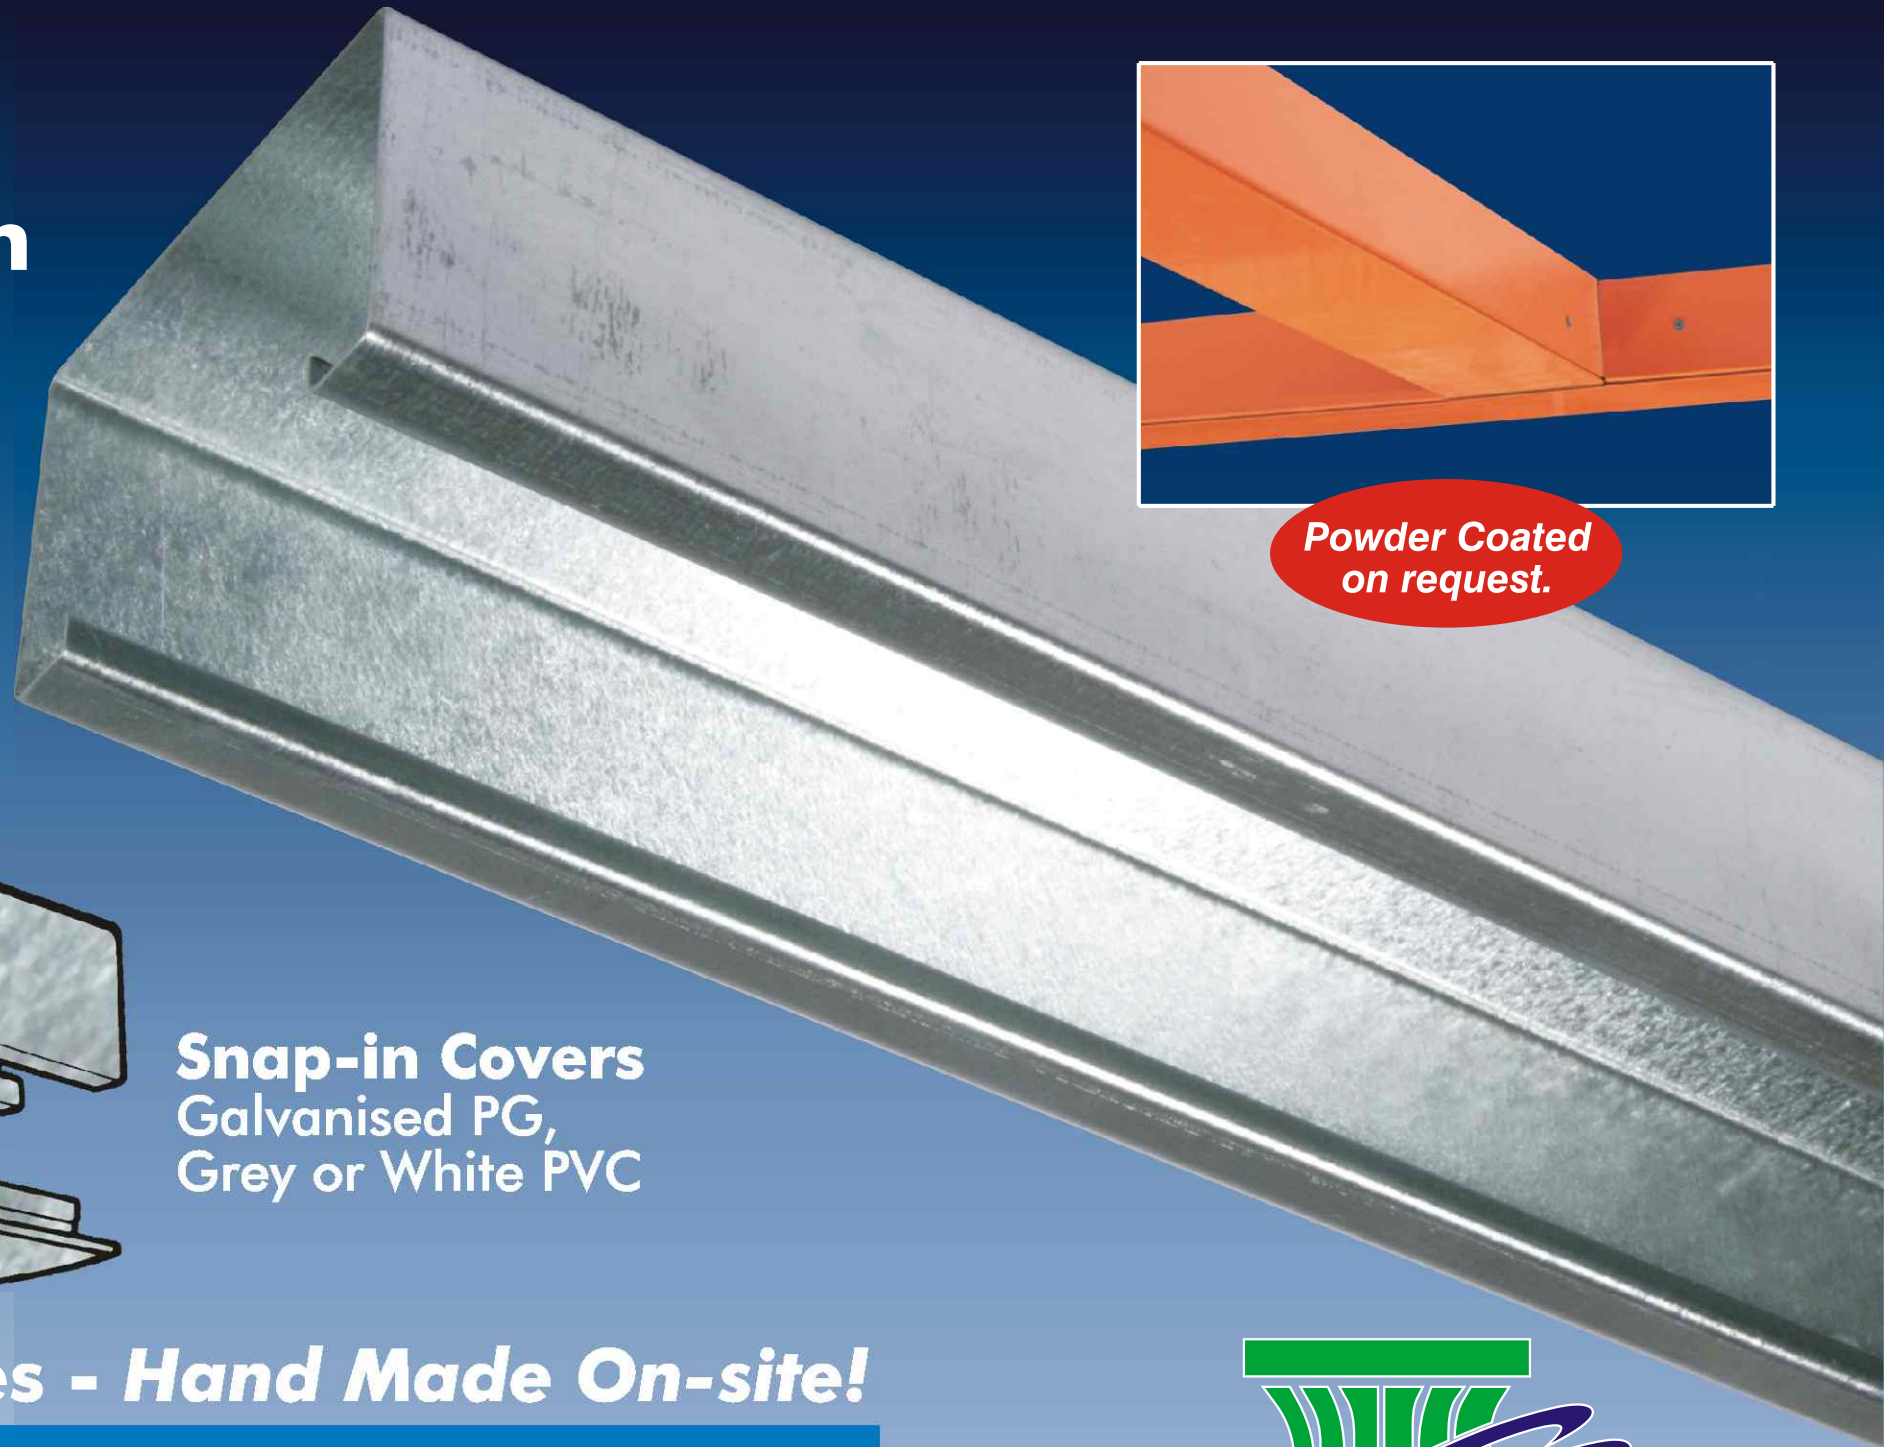

WIRING DUCT

Lay-in Wiring Reticulation

- No Pulling of Cables
- Easily Workable
- Suitable for all Reticulation Including Lighting
- Can be Customised for Special Projects
- Doesn't Collect Dust

Powder Coated on request.

Snap-in Covers
Galvanised PG,
Grey or White PVC

NEW! Fold From Flat Accessories - Hand Made On-site!

Splice	End Cap	External Elbow	Internal Elbow	Horizontal Elbow	Tee Radiused	Crossover Radiused	Hanger

**FIRST
TECH**